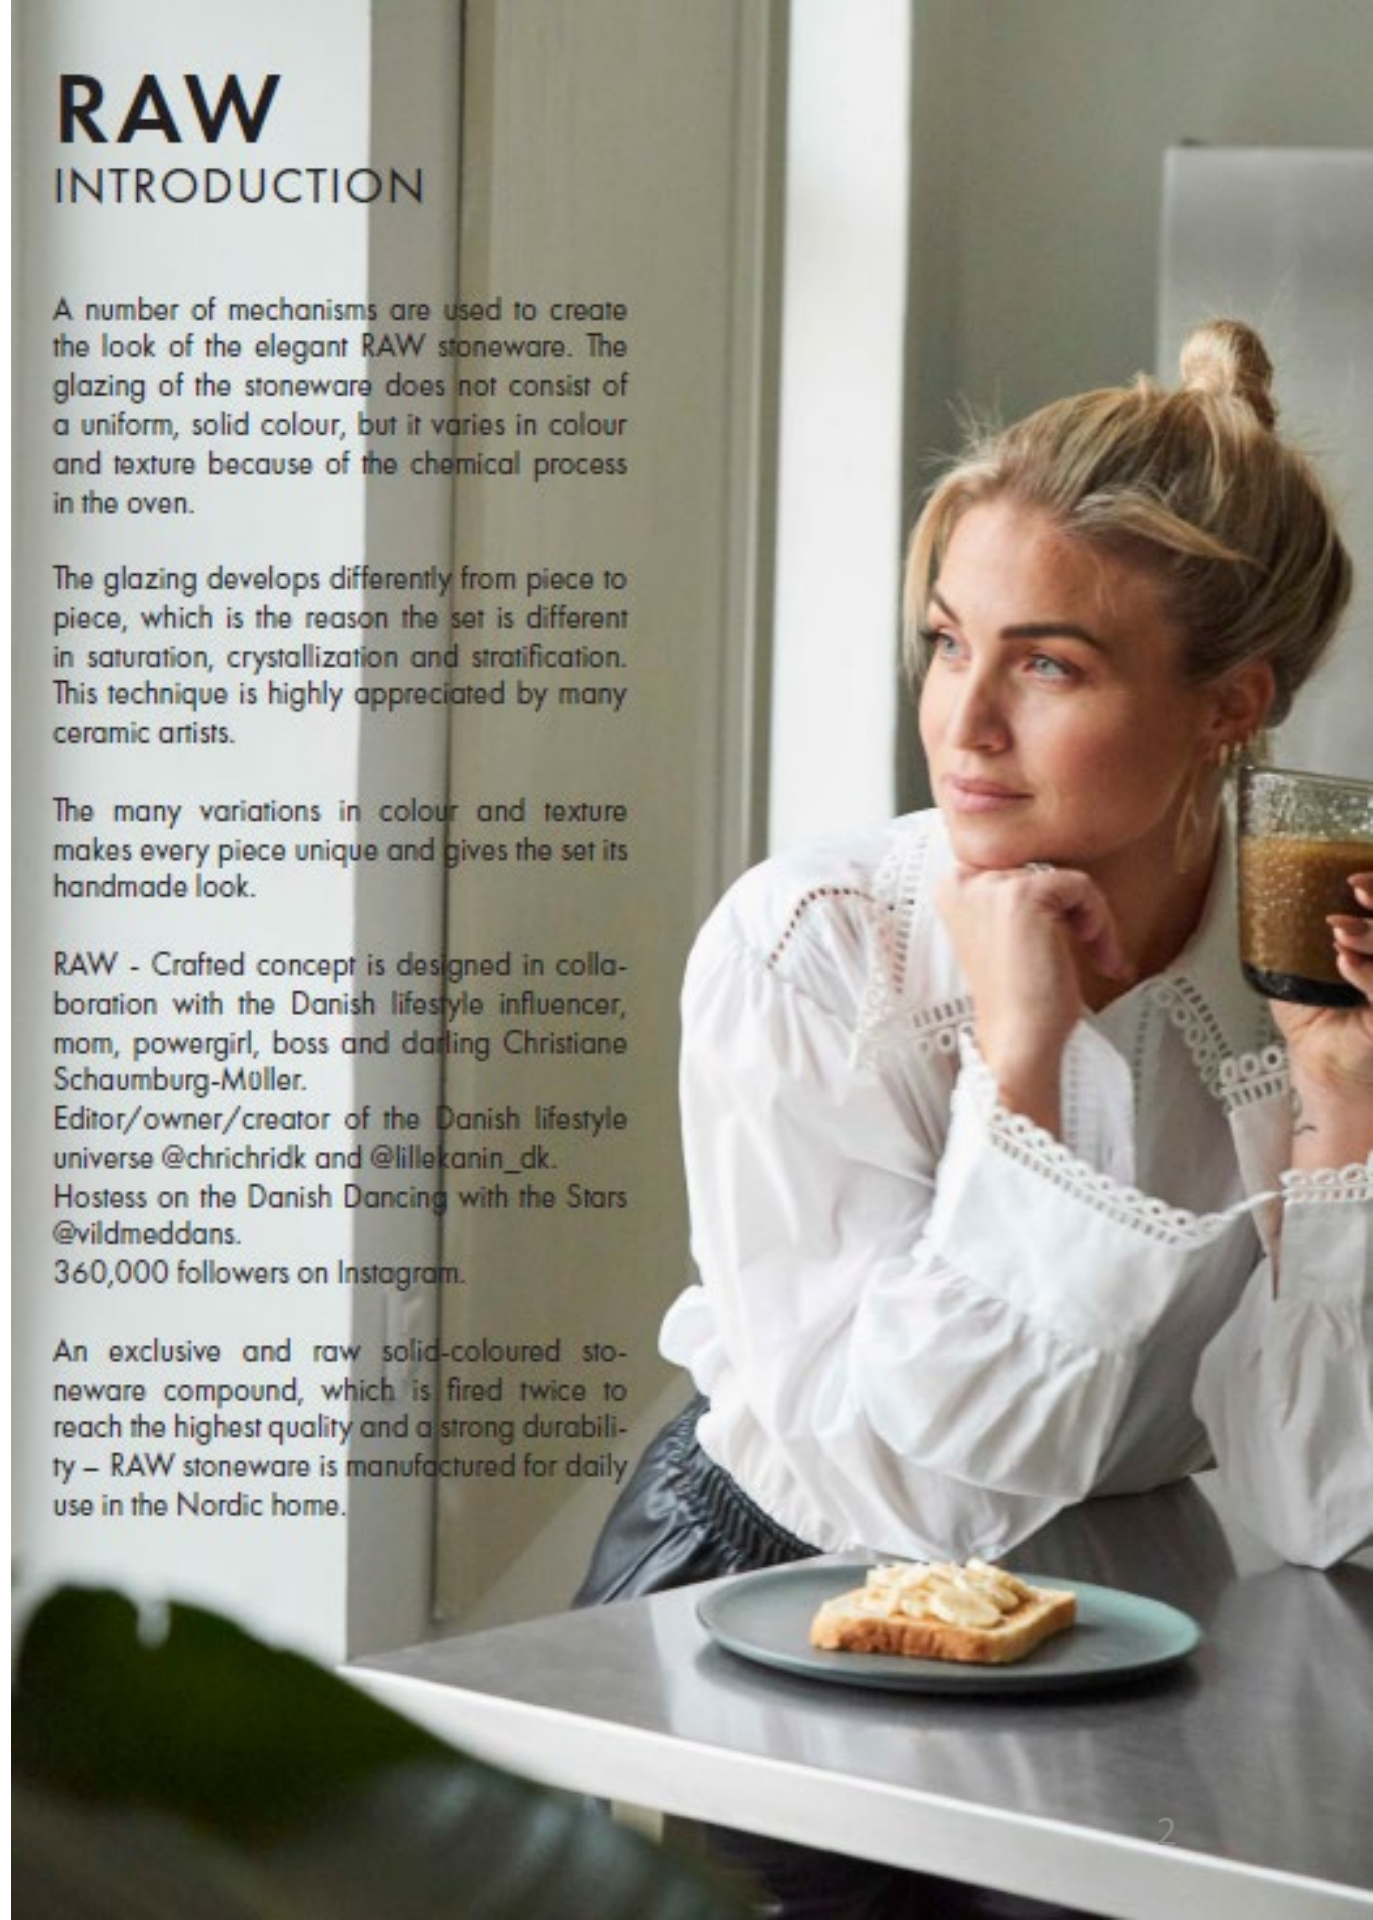

RAW INTRODUCTION

A number of mechanisms are used to create the look of the elegant RAW stoneware. The glazing of the stoneware does not consist of a uniform, solid colour, but it varies in colour and texture because of the chemical process in the oven.

The glazing develops differently from piece to piece, which is the reason the set is different in saturation, crystallization and stratification. This technique is highly appreciated by many ceramic artists.

The many variations in colour and texture makes every piece unique and gives the set its handmade look.

RAW - Crafted concept is designed in collaboration with the Danish lifestyle influencer, mom, powergirl, boss and darling Christiane Schaumburg-Müller.

Editor/owner/creator of the Danish lifestyle universe @chrichrick and @lillekanin_dk.

Hostess on the Danish Dancing with the Stars @vildmeddans.

360,000 followers on Instagram.

An exclusive and raw solid-coloured stoneware compound, which is fired twice to reach the highest quality and a strong durability – RAW stoneware is manufactured for daily use in the Nordic home.